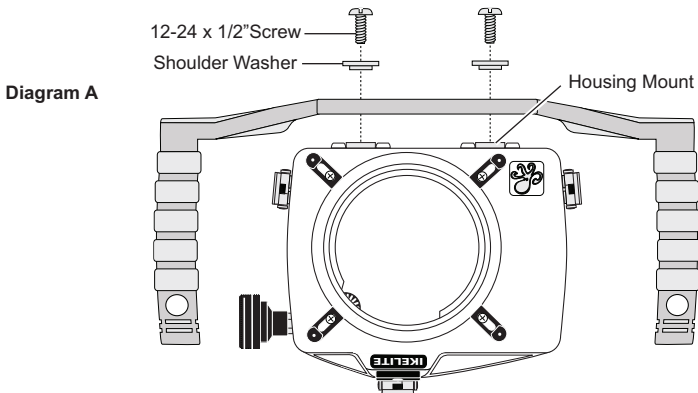

## Attaching Handle to the Tray

Insert handle into the tray as shown. The Quick Release Button should extend toward the back of the tray, diagram B, page 3. Attach and tighten handle to tray using a 3/16" Hex Head Wrench.

**Note:** When using the Nikon D300s housing, the tray must be rotated 180° so that the back of the tray is now facing the front of the housing. This allows housing controls to be pulled out for proper camera installation. Handles should always be installed so the Quick Release Buttons extend toward the back of the housing. This will allow easy attachment/detachment of strobe arms.

## Attach Tray to Housing

Attach tray to housing using the 12-24 x 1/2" Screws and Shoulder Washers, diagram A.

Tray may be attached using the front or rear Tray Attachment Points which best suit access to your housing controls, diagram B. When the tray is properly attached, the Quick Release Buttons will extend toward the rear of the housing.

## Accessory Mounting Points

The bottom of the tray features five 1/4-20 threaded mounting points for attachment of either a tripod or Pro-Video battery pack, diagram B, page 3. When mounting a Pro-video battery pack, use the two 1/4-20 threaded mounting points closest to the back of the housing.