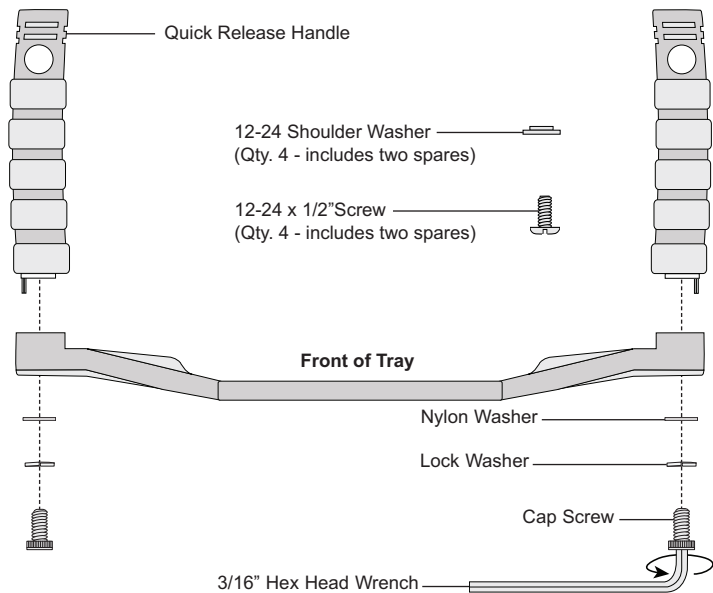

Thank you for choosing Ikelite equipment. Please read this instruction manual completely before attempting to operate or dive with this product.