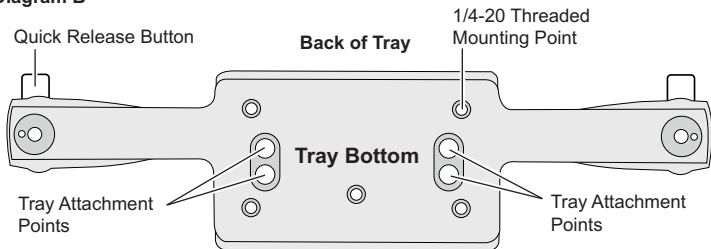

Attach Tray to Housing

Attach tray to housing using the 12-24 x 1/2" Screws and Shoulder Washers, diagram A.

Tray may be attached using the front or rear Tray Attachment Points which best suit access to your housing controls, diagram B. When the tray is properly attached, the Quick Release Buttons will extend toward the rear of the housing.

Diagram B