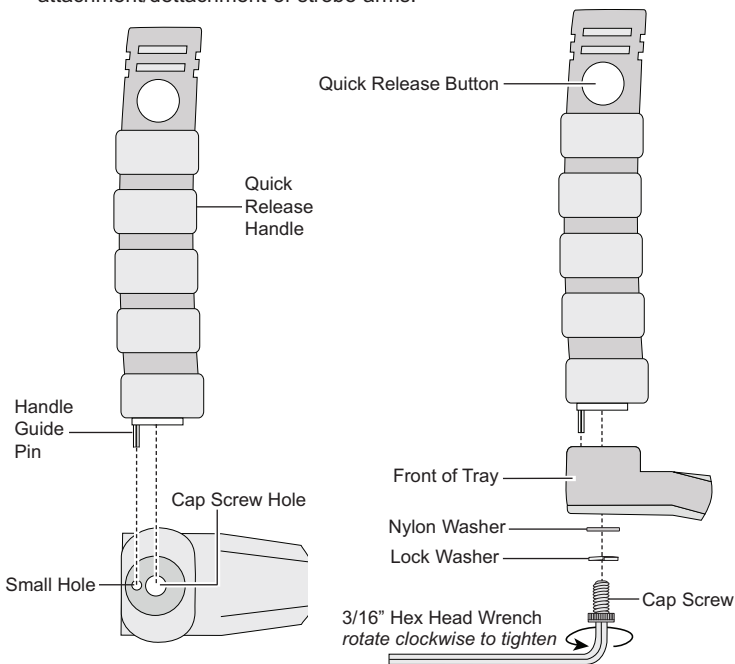

## Attaching Handle to the Tray

Insert handle into the tray as shown. The Quick Release Button should extend toward the back of the tray, diagram B, page 3. Attach and tighten handle to tray using a 3/16" Hex Head Wrench.

**Note:** When using the Nikon D300s housing, the tray must be rotated 180° so that the back of the tray is now facing the front of the housing. This allows housing controls to be pulled out for proper camera installation. Handles should always be installed so the Quick Release Buttons extend toward the back of the housing. This will allow easy attachment/detachment of strobe arms.

## Attach Tray to Housing

Attach tray to housing using the 12-24 x 1/2" Screws and Shoulder Washers, diagram A.

Tray may be attached using the front or rear Tray Attachment Points which best suit access to your housing controls, diagram B. When the tray is properly attached, the Quick Release Buttons will extend toward the rear of the housing.

## Accessory Mounting Points

The bottom of the tray features five 1/4-20 threaded mounting points for attachment of either a tripod or Pro-Video battery pack, diagram B, page 3. When mounting a Pro-video battery pack, use the two 1/4-20 threaded mounting points closest to the back of the housing.